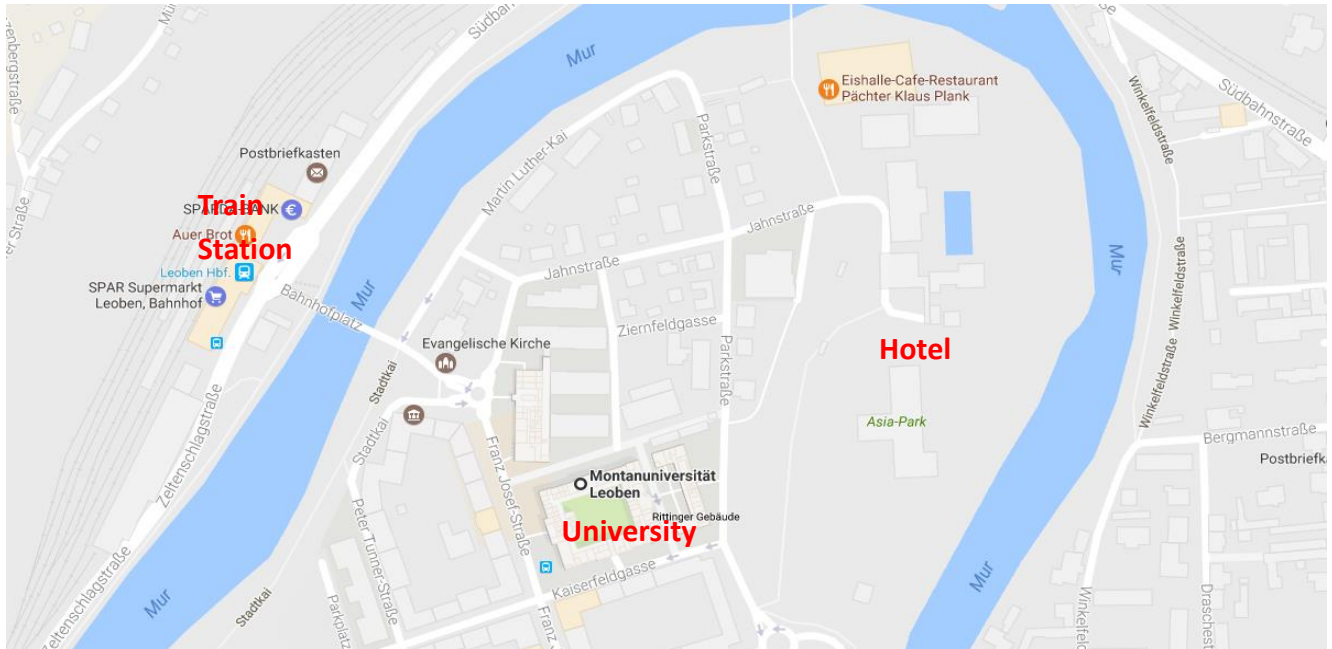

Venue

Montanuniversitaet Leoben, Franz Josef Strasse 18, 8700 Leoben, Austria

Main building, room Aula

Direction to venue

By plane: The closest airport is **Graz** (regional airport), followed by **Vienna** (main Austrian airport)

By train: **Leoben Hauptbahnhof** (main station) is about 300m / 5 mins walking distance from the venue. It takes about 1 hour 30 mins from Graz Airport and 2 hours 45 mins from Vienna Airport to Leoben Hauptbahnhof.

Link to Austrian Railways travel planer (Stations in German: Flughafen Wien, Flughafen Graz, Leoben Hauptbahnhof): <http://fahrplan.oebb.at/bin/query.exe/en>

By car:

- from Graz: On the A9 in the direction of Salzburg/Linz - S 35 in the direction of Bruck/Mur - S 6 in the direction of Klagenfurt/Leoben - Exit Leoben East
- from Vienna: A2 and S 6 via Semmering - Exit Leoben East
- from Carinthia: S 6 in the direction of Vienna - Exit Leoben West
- from Salzburg, Linz: A 9 in the direction of Graz - St. Michael interchange - S 6 in the direction of Vienna - Exit Leoben West

The hotel is about 600 m / 10 mins walking distance from the train station and about 500m / 7 mins walking distance from the venue.

Falkensteiner Hotel & Asia Spa Leoben****

In der Au 1-3

A-8700 Leoben

Tel +43/(0)3842/405-408